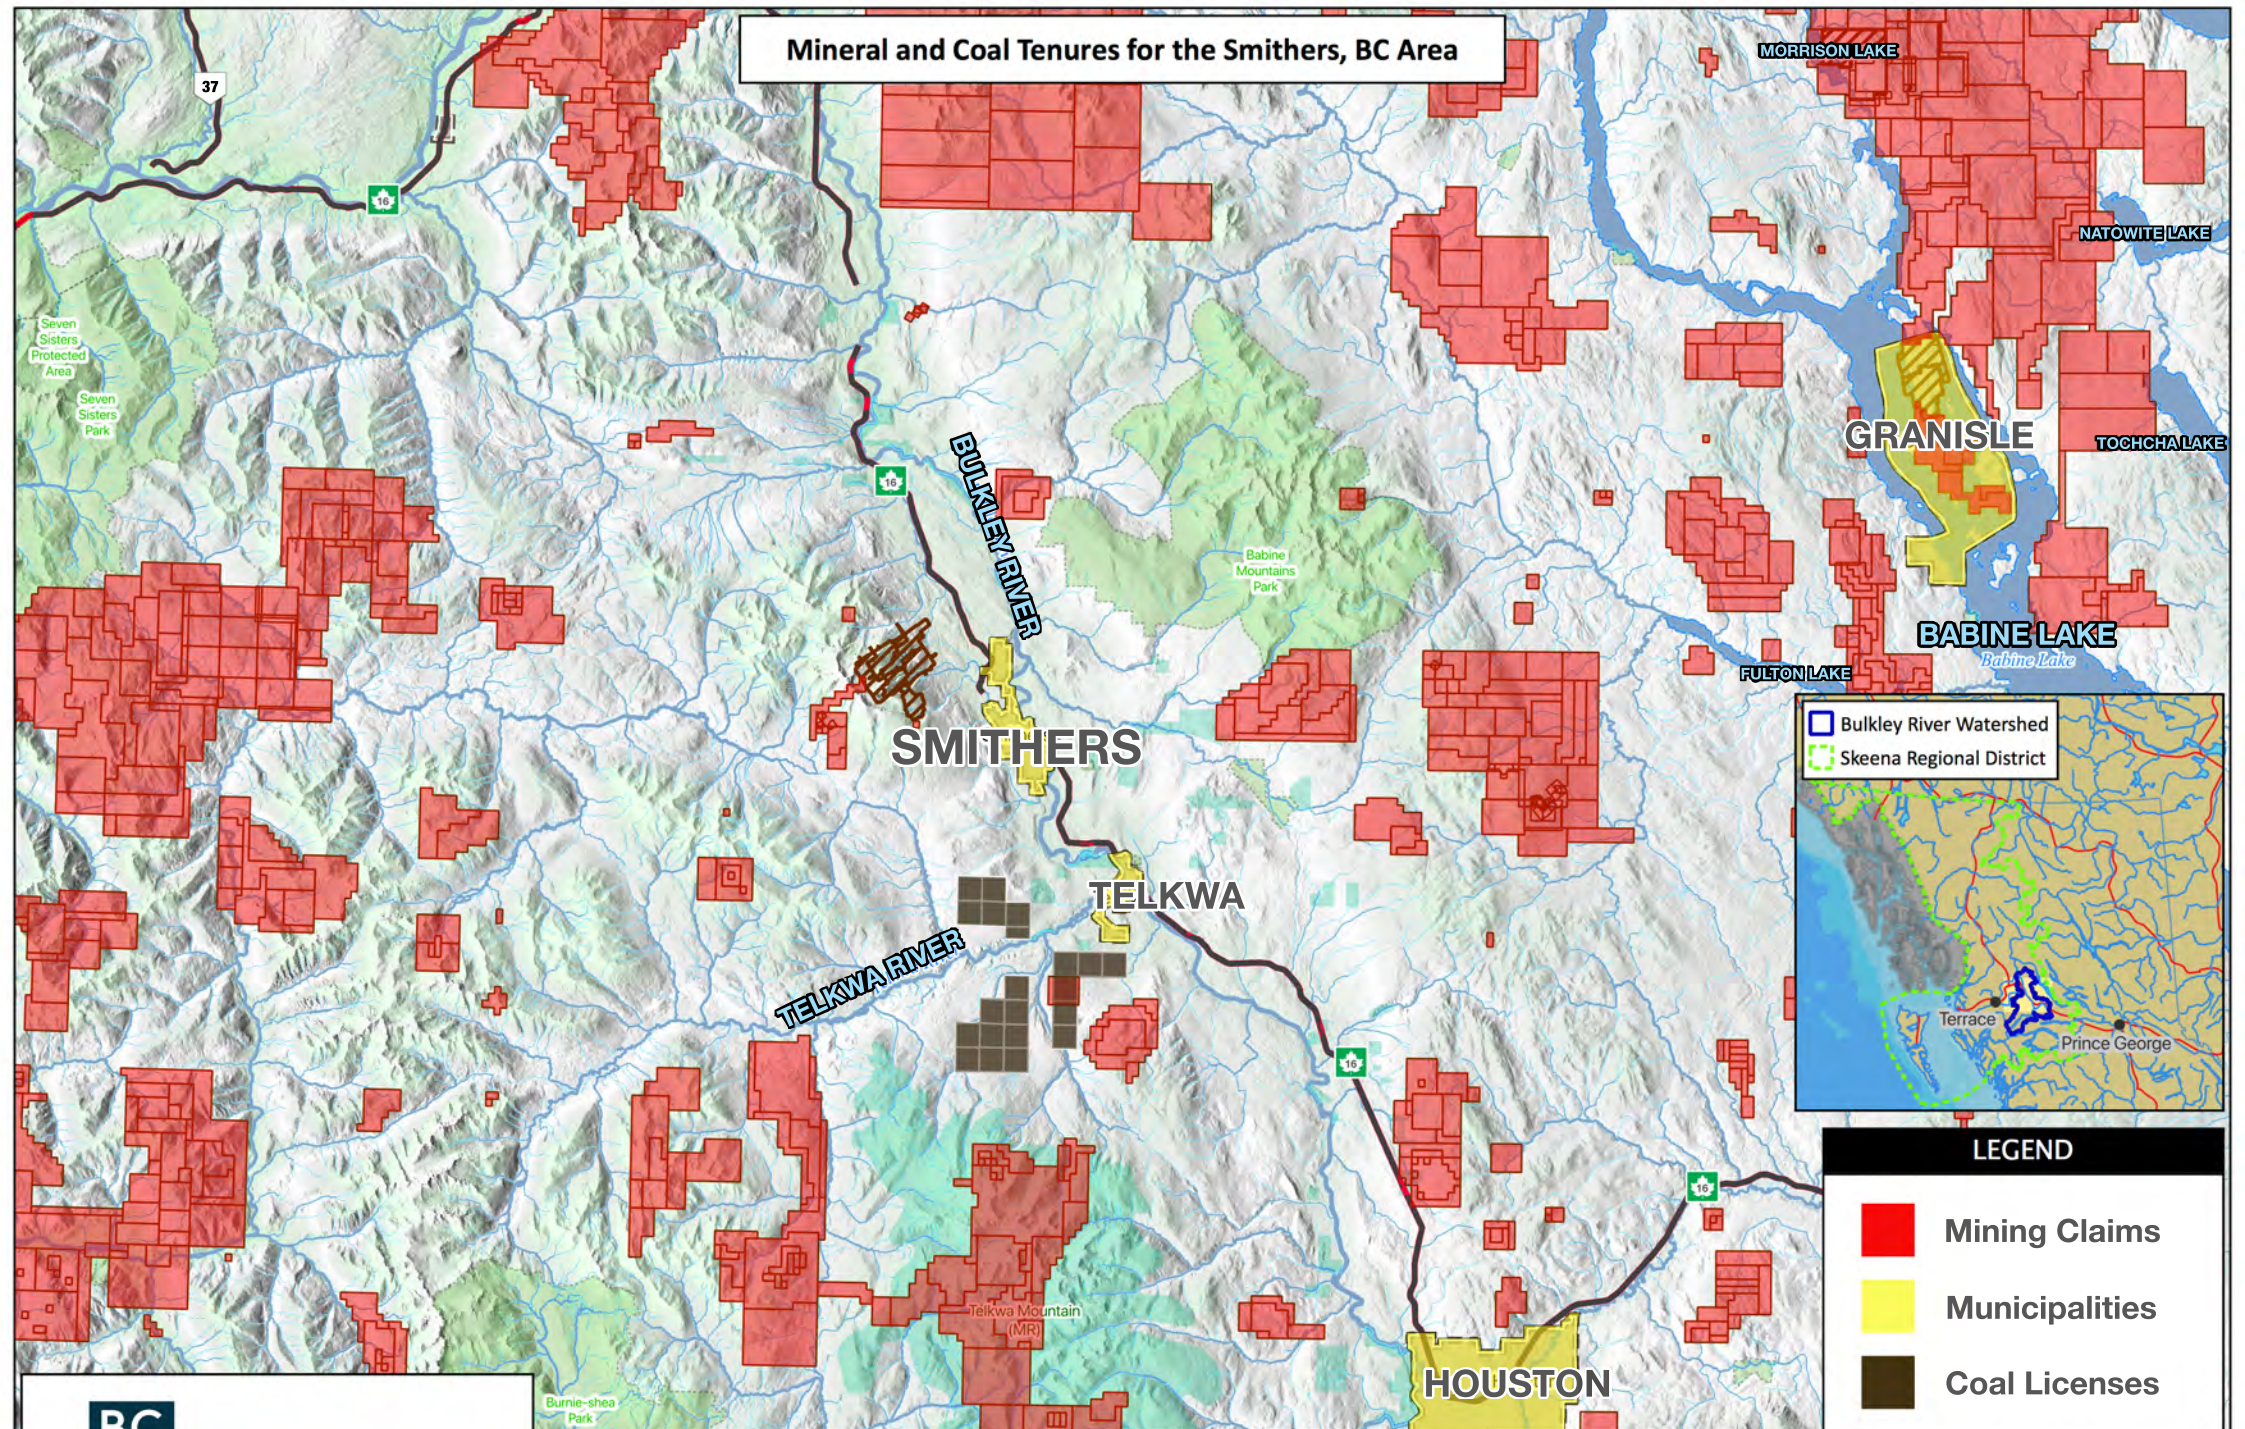

Mineral and Coal Tenures for the Smithers, BC Area

**BC
MINING
LAW REFORM**

Mineral and Coal Tenure Area Statistics

Region	Total Area (km ²)	Mineral Tenures Area (km ²)	Mining Tenures (% Total Area)
Bulkley River Watershed	12,143	2,756	22.70%
Skeena Regional District	330,781	36,967	11.18%

 Bulkley River Watershed
 Skeena Regional District

LEGEND

- Mining Claims
- Municipalities
- Coal Licenses

Scale: 1:500,000
 0 10 20 km
 Map Projection: NAD83 BC Albers