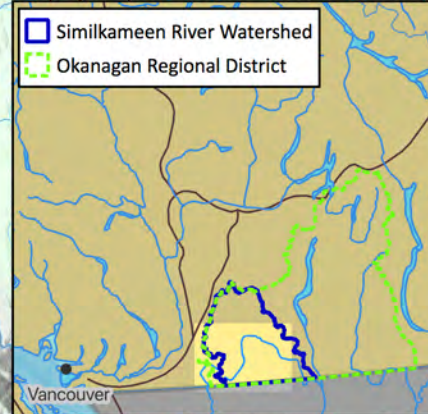

Mineral, Placer, and Coal Tenures for the Princeton, BC Area

LEGEND

- Mining Claims
- Municipalities
- Coal Licenses

Mineral, Placer, and Coal Tenure Area Statistics

Region	Total Area (km ²)	Mineral Tenures Area (km ²)	Mining Tenures (% Total Area)
Similkameen River Watershed	7,567	2,710	35.81%
Okanagan Regional District	29,711	5,666	19.07%

Scale: 1:350,000
 0 5 10 km
 Map Projection: NAD83 BC Albers