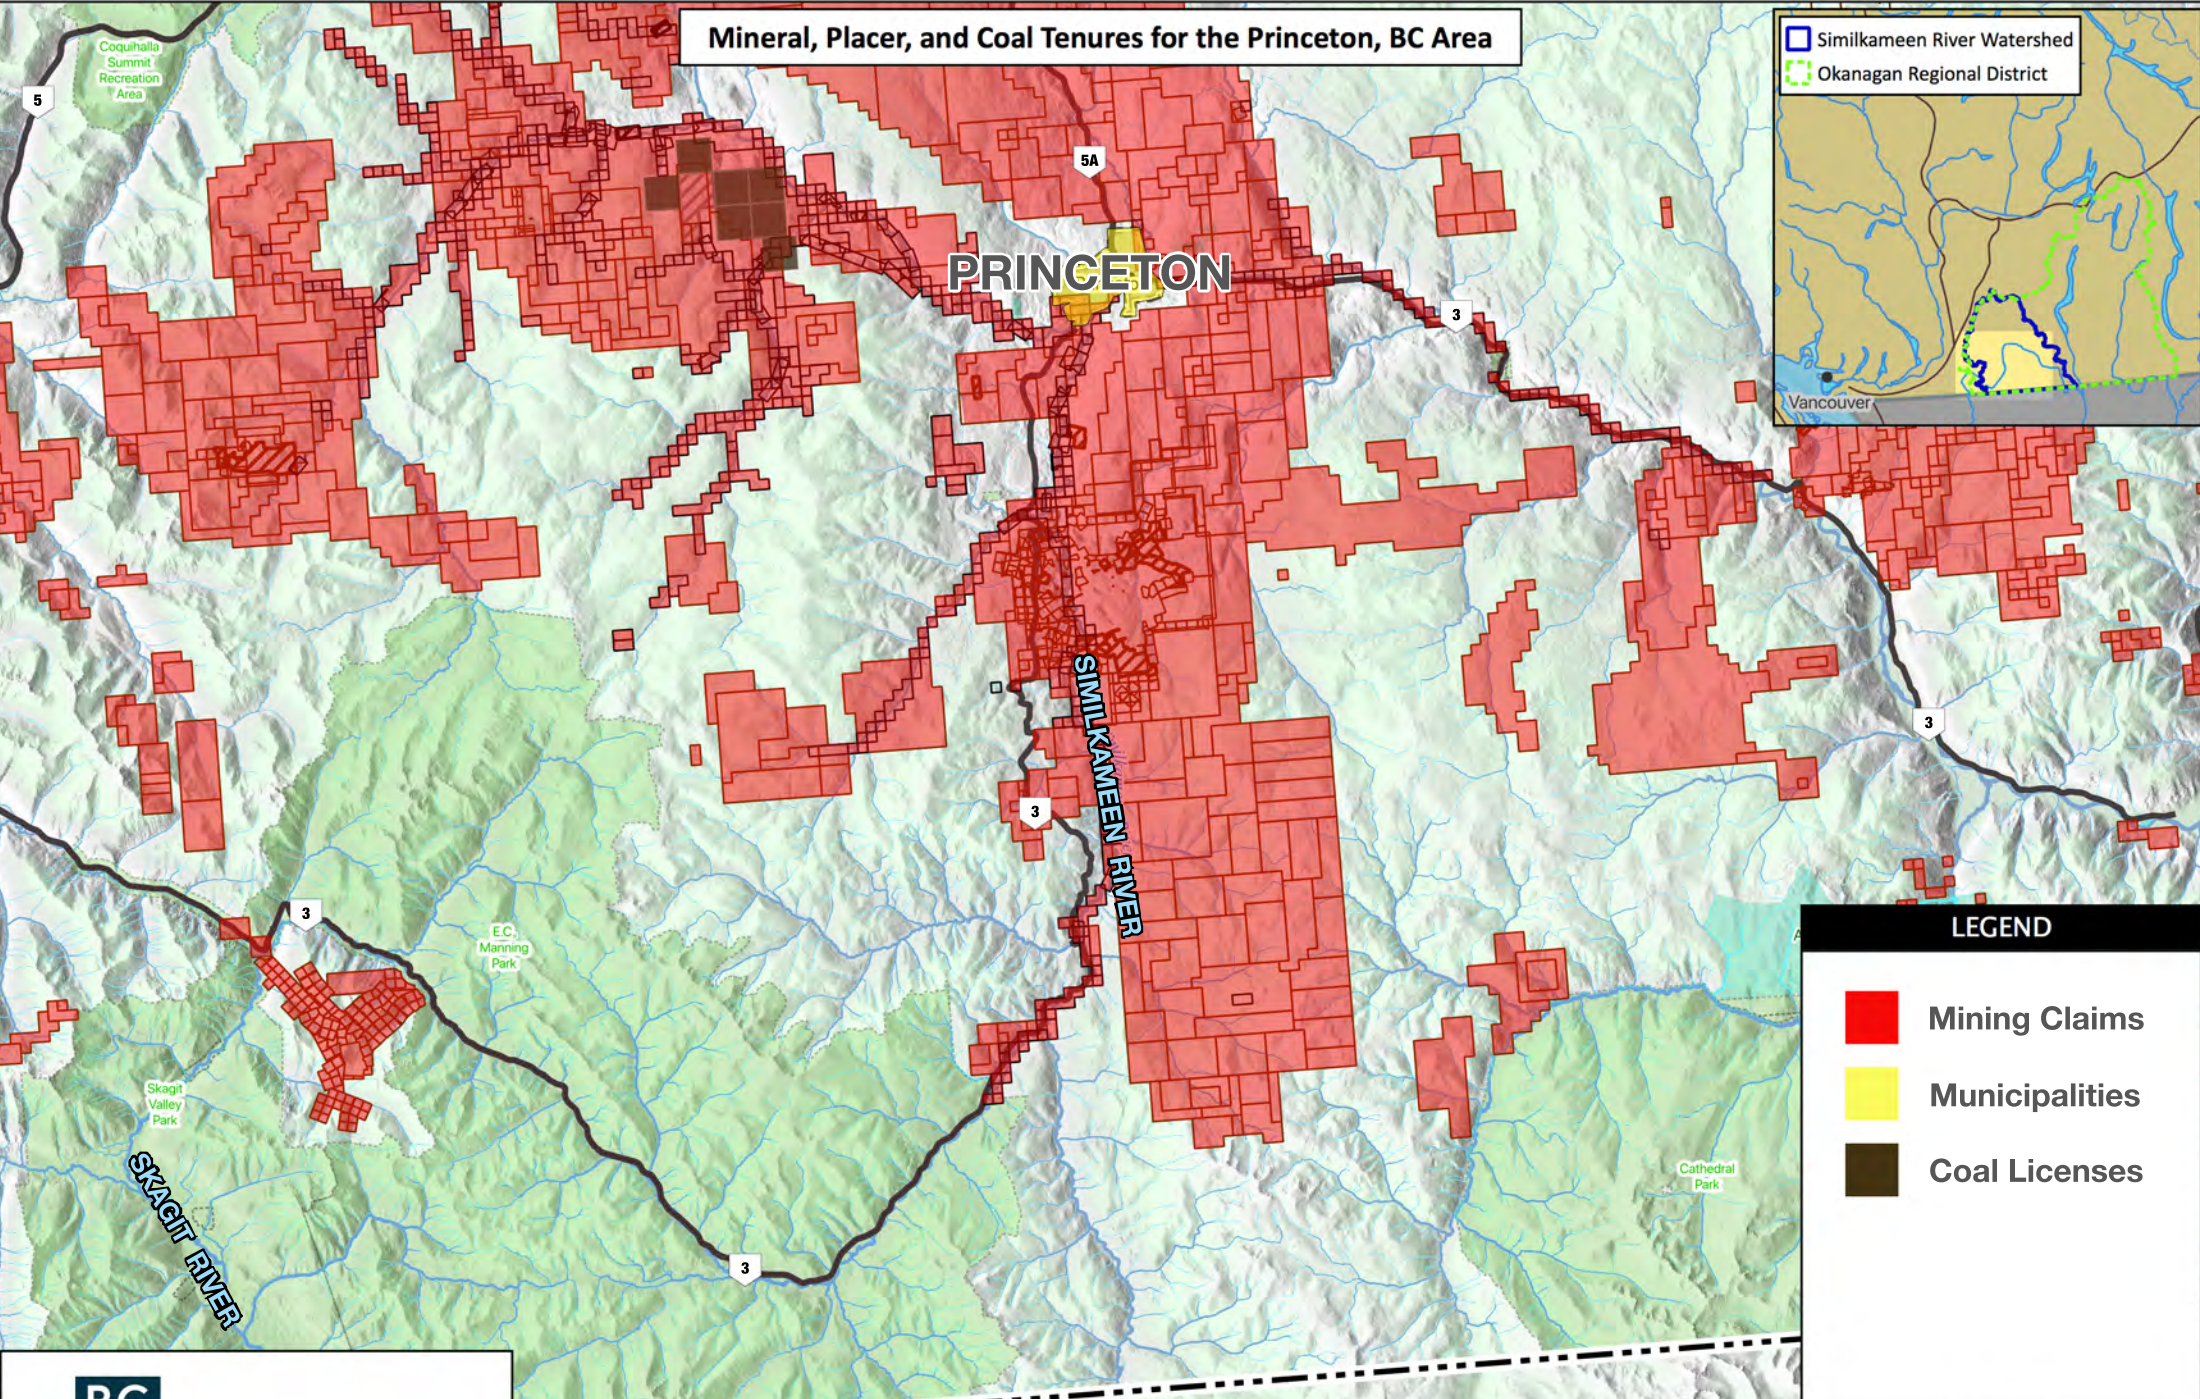

Mineral, Placer, and Coal Tenures for the Princeton, BC Area

LEGEND

- Mining Claims
- Municipalities
- Coal Licenses

Mineral, Placer, and Coal Tenure Area Statistics

Region	Total Area (km ²)	Mineral Tenures Area (km ²)	Mining Tenures (% Total Area)
Similkameen River Watershed	7,567	2,710	35.81%
Okanagan Regional District	29,711	5,666	19.07%

Scale: 1:350,000
 0 5 10 km
 Map Projection: NAD83 BC Albers