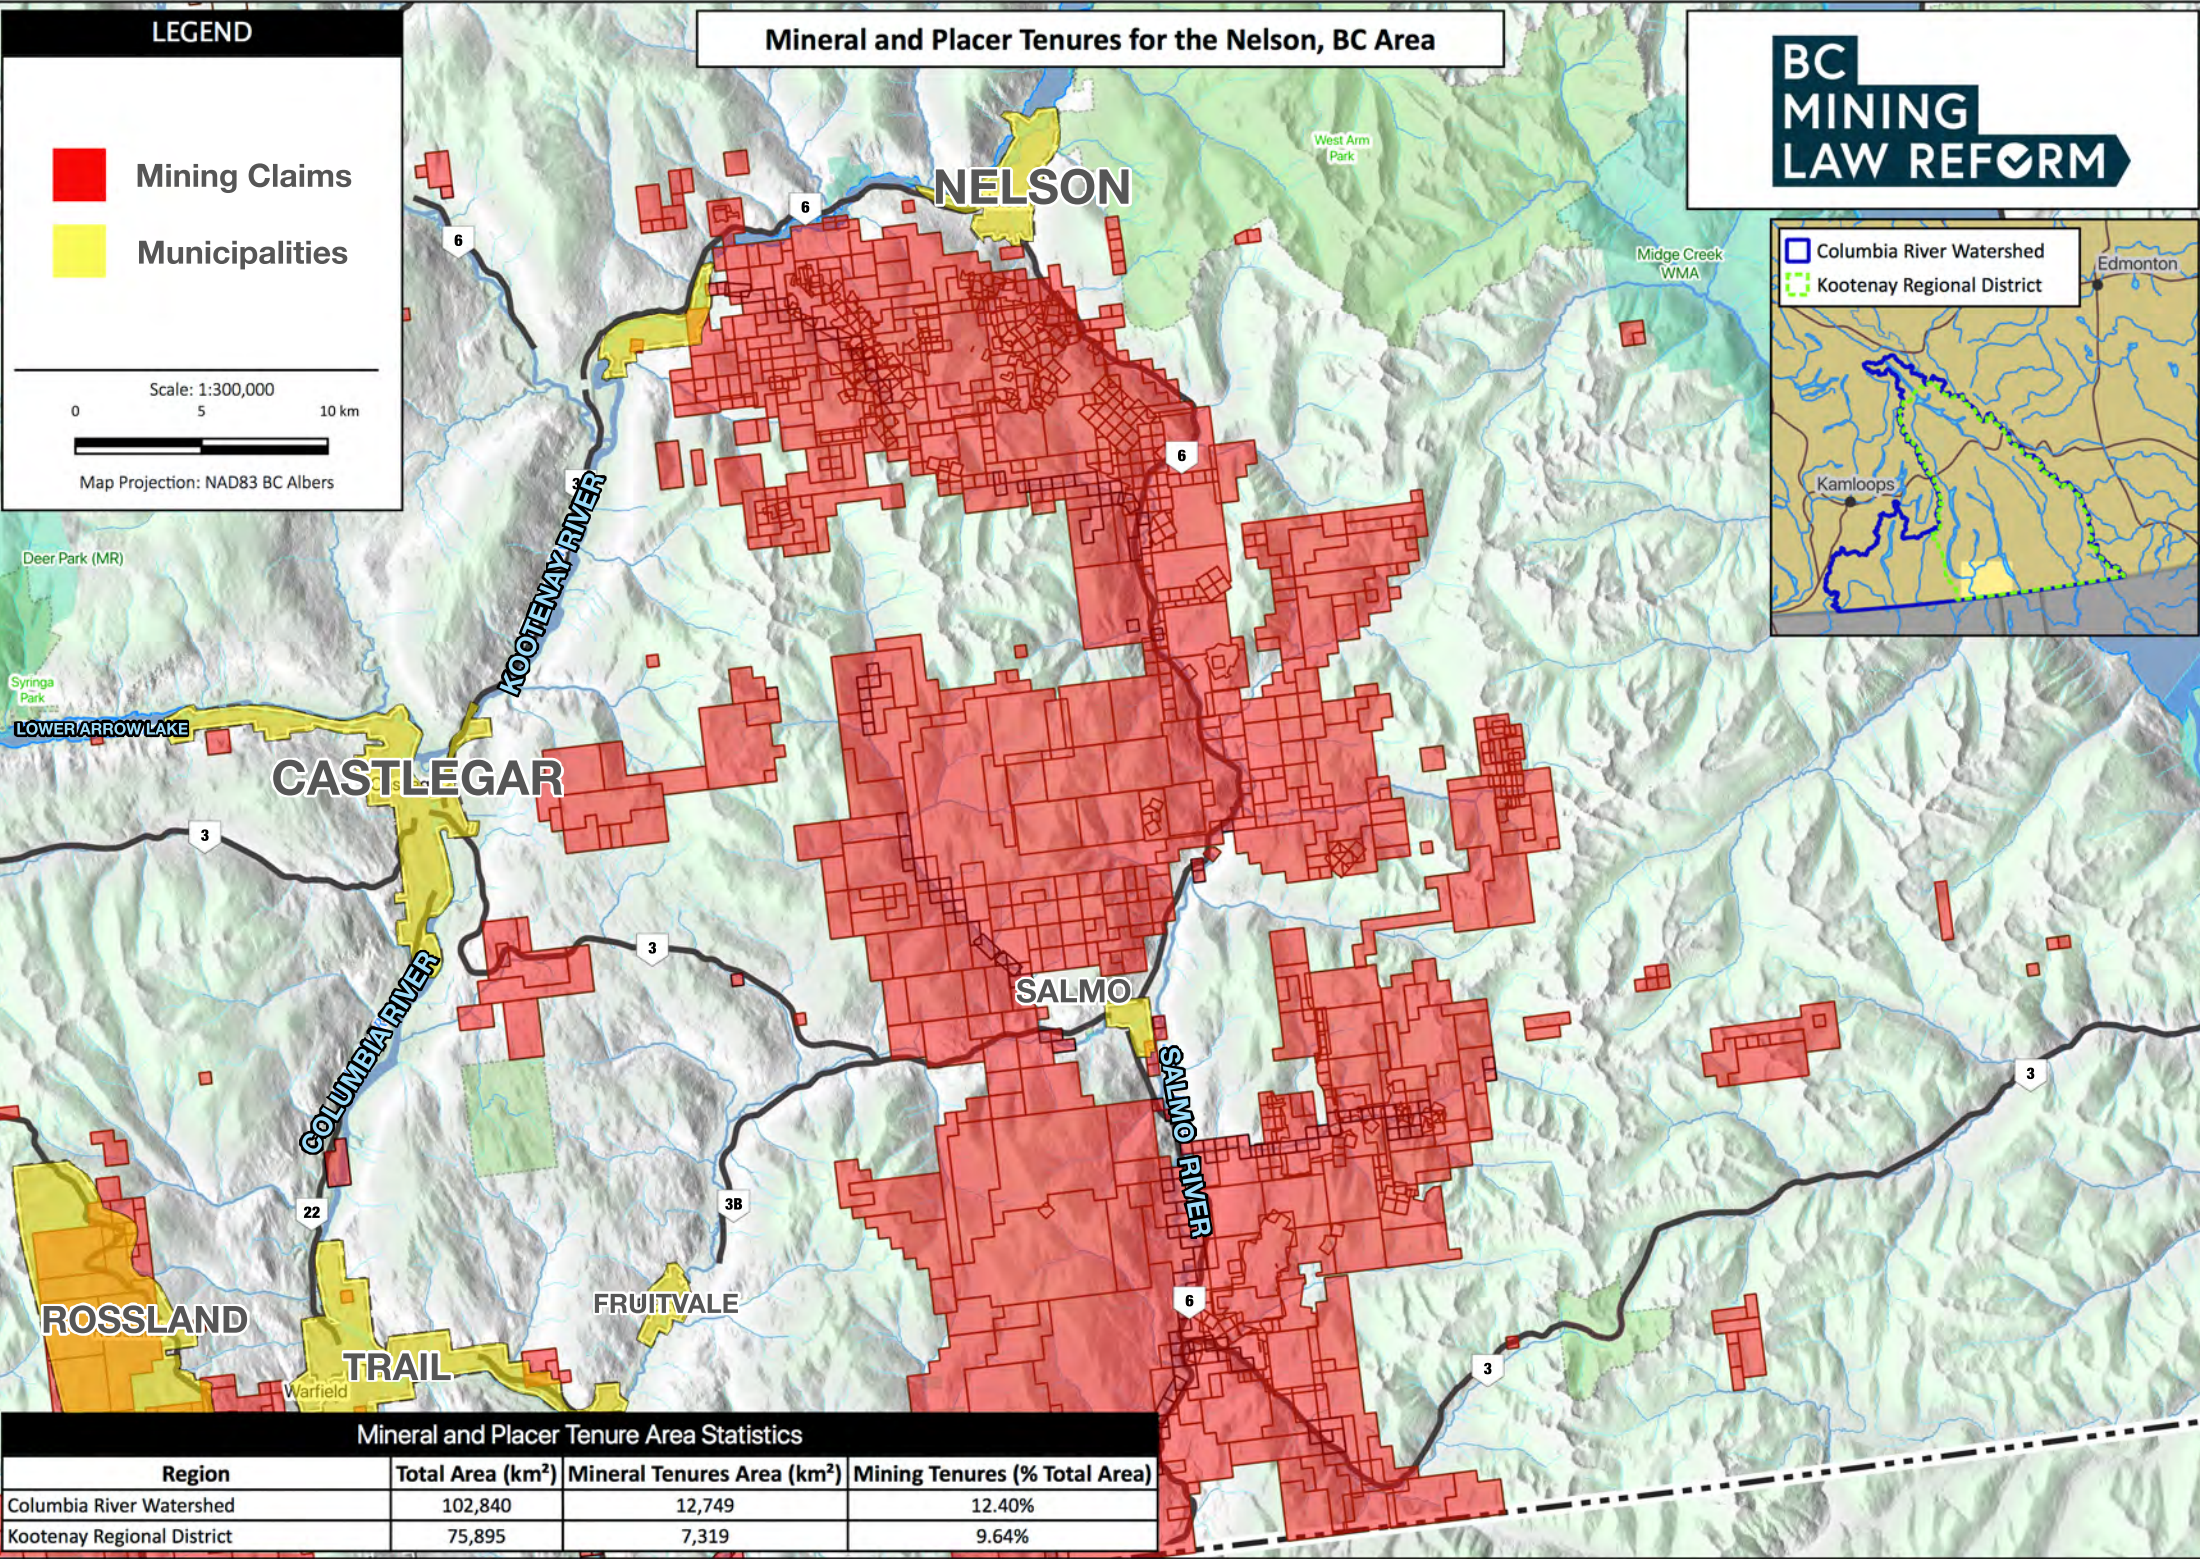

Mineral and Placer Tenures for the Nelson, BC Area

LEGEND

- Mining Claims
- Municipalities

Scale: 1:300,000

0 5 10 km

Map Projection: NAD83 BC Albers

Mineral and Placer Tenure Area Statistics

Region	Total Area (km ²)	Mineral Tenures Area (km ²)	Mining Tenures (% Total Area)
Columbia River Watershed	102,840	12,749	12.40%
Kootenay Regional District	75,895	7,319	9.64%