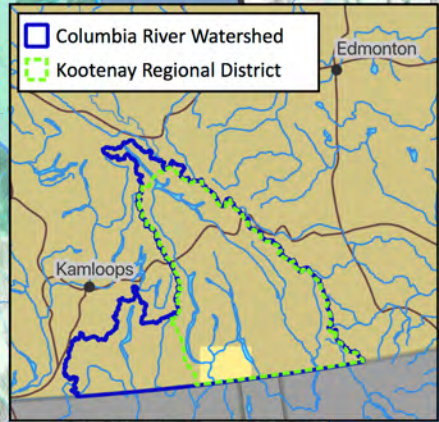

Mineral and Placer Tenures for the Nelson, BC Area

LEGEND

- Mining Claims
- Municipalities

Scale: 1:300,000

0 5 10 km

Map Projection: NAD83 BC Albers

Mineral and Placer Tenure Area Statistics

Region	Total Area (km ²)	Mineral Tenures Area (km ²)	Mining Tenures (% Total Area)
Columbia River Watershed	102,840	12,749	12.40%
Kootenay Regional District	75,895	7,319	9.64%