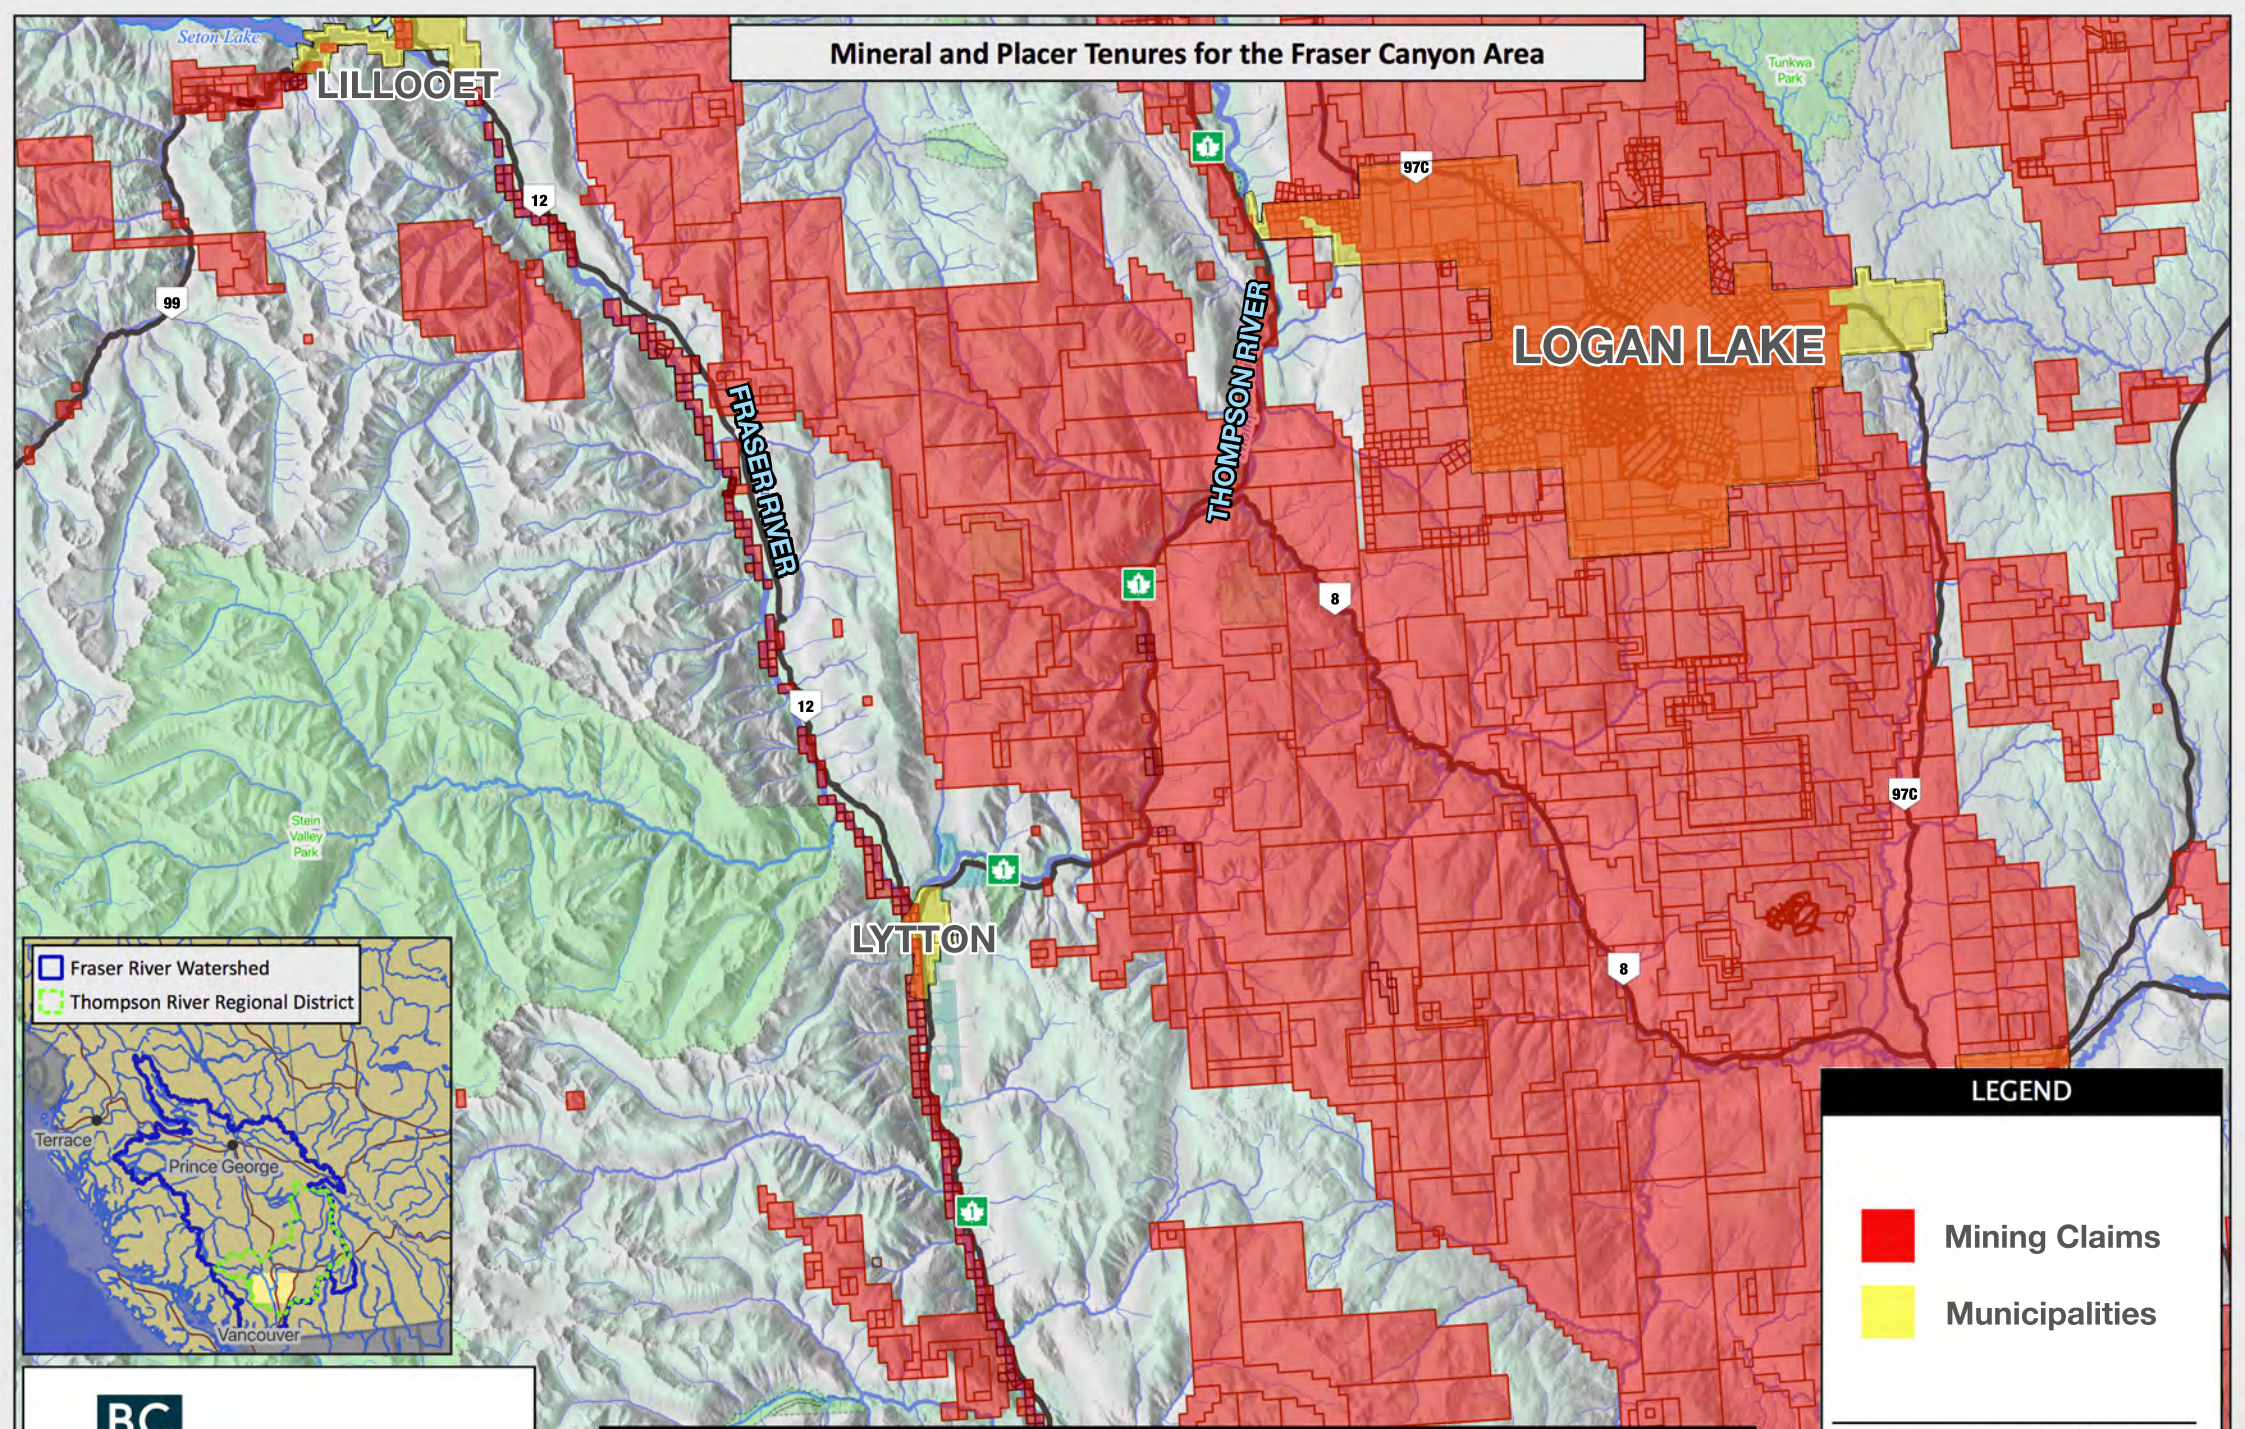

# Mineral and Placer Tenures for the Fraser Canyon Area

**LEGEND**

- Mining Claims
- Municipalities

Scale: 1:400,000

0 5 10 km

Map Projection: NAD83 BC Albers

## Mineral and Placer Tenure Area Statistics

Region	Total Area (km <sup>2</sup> )	Mineral Tenures Area (km <sup>2</sup> )	Mining Tenures (% Total Area)
Fraser River Watershed	231,524	29,376	12.69%
Thompson River Regional District	57,656	10,104	17.52%